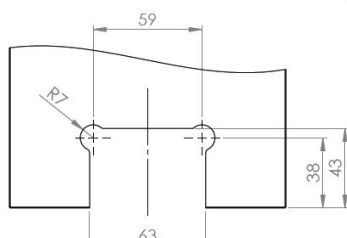

PRODUCT SHEET

Description:

Shower Hinge "Rio", Wall/Glass, Black Finish, Centre Back Pl, 8-10mm Glass Thickness, W/15 DG Angle Adjustment Function, & 25DG Return Function, Brass Material, Hidden Screws., Black Fiber Gaskets: 2 x 1mm & 2 x 2mm Thickness., Load Capacity Pr. Pair: 45kg

Item number:

15.23.880-4

Units	Box	Carton	HS Code	Barcode
Pcs.	1	20	8302100090	
				5704866500517

SISO A/S

Mileparken 11
DK-2740 Skovlunde
Denmark
VAT: 24786013

Phone +45 45 830 900

www.siso.dk
siso@siso.dk