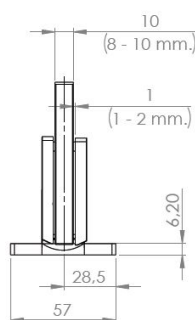

PRODUCT SHEET

Description:

Shower Hinge "Rio", Wall/Glass, Black Finish, Centre Back Pl, 8-10mm Glass Thickness, W/15 DG Angle Adjustment Function, & 25DG Return Function, Brass Material, Hidden Screws., Black Fiber Gaskets: 2 x 1mm & 2 x 2mm Thickness., Load Capacity Pr. Pair: 45kg

Item number:

15.23.880-4

Units	Box	Carton	HS Code	Barcode
Pcs.	1	20	8302100090	
				5704866500517

SISO A/S

Mileparken 11
DK-2740 Skovlunde
Denmark
VAT: 24786013

Phone +45 45 830 900

www.siso.dk
siso@siso.dk